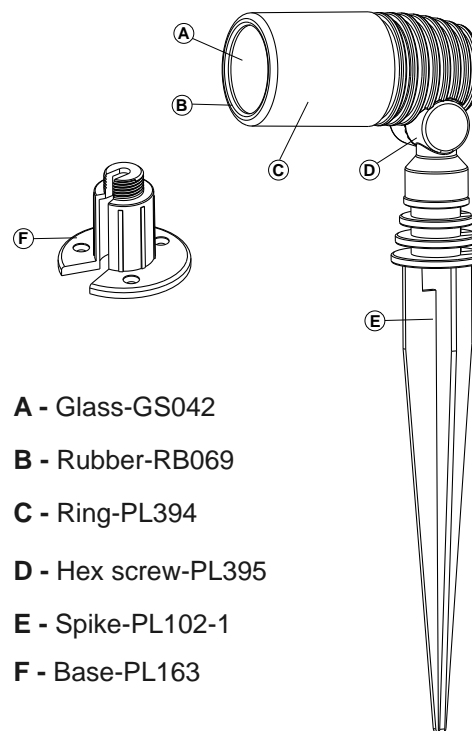

Alder 3x

2580063

2 Watt On/Off 5000 Failure < 5% after 1000h
 120 Lumen Non dimmable Failure < 10% after 6000h
 3000 Kelvin Instant full light Flux > 80% after 6000h
 10.000 Hours Power factor > 0,5 CRI > 65

- A - Glass-GS042
- B - Rubber-RB069
- C - Ring-PL394
- D - Hex screw-PL395
- E - Spike-PL102-1
- F - Base-PL163

MR11 LED 2W
 GU4 12V
 Art. Nr. 6215011

Main cable 8m SPT-1W with 4 screw outlets

For use with IP44 socket
 PRI.: 100-240V~50/60Hz □
 SEC.: 12Vdc Max: 12W
 IP44 housing